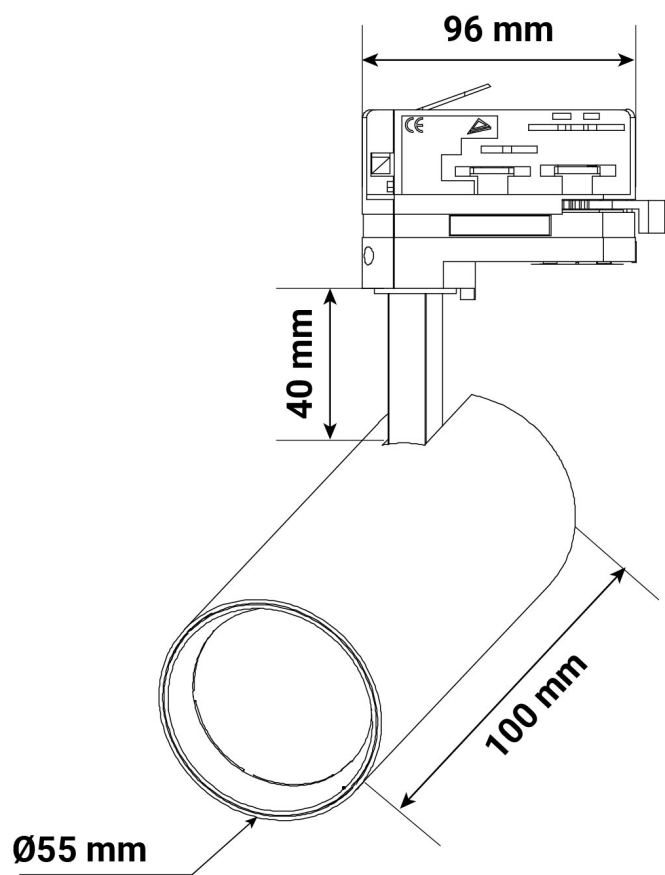

# Miidex - FOCUS White GU10 track-mounted LED spotlight with 3 lighting modes - Ref: 8370

**Product price:**

**€24.56 tax included**

**Product codes:**

Reference: 8370

EAN13: 3701124418883

UPC: -

## **Product short description:**

- **Bulb not included.**
- Compatible with: 3-way track
- Base: GU10 (bulb not included)
- Dimensions (Ø): Ø55mm

Currently being restocked – Available from 04/09/2026

---