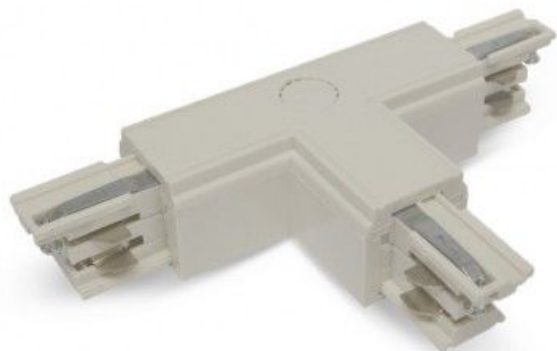

# Triphase T-shape Connector Straight Indoor Circuit White

**Product price:**

**€13.92 tax included**

**Product codes:**

Reference: 100775

EAN13: 3701124436030

UPC: -

## **Product short description:**

- Compatible with: 3-light rail
- Dimensions (W x H): 100 x 66 mm
- Voltage: 220/240V AC - 16A max.
- IP protection: 20