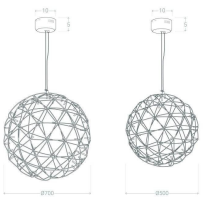

Gloria LED pendant lamp silver 28w Ø50 cm 92 leds CCT dimmable

Product price:

€232.00 tax included

Product codes:

Reference: A2607

EAN13: -

UPC: -

Product short description:

Power	Temperature	Lumens
28W	CCT 2800K - 6500K	249 - 2000
Angle	Voltage	IP rating
360	230V	20
Remote control	Dimensions:	
Dimmable Yes	Ø 50	

It will take approximately 3 to 7 weeks to receive the product ordered.

Product gallery:

/mm.