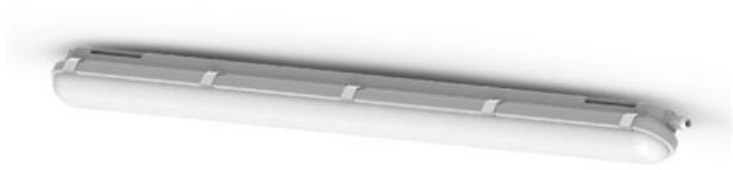

Waterproof Integrated LED COLORADO + Detector & Early Warning 1200mm 19-30W 4000K IP65

Product price:

€104.96 tax included

Product codes:

Reference: 100956

EAN13: 3701124488268

UPC: -

Product short description:

4000k

Power	Temperature	Lumens
18-30W	4000K	2850 Lm (19W) / 4500 Lm (30W)
Angle	Voltage	IP rating
120°	230V	65
Detector	Dimensions:	
Yes	(L x W x H): 1220 x 85 x 80 mm	

Product gallery: