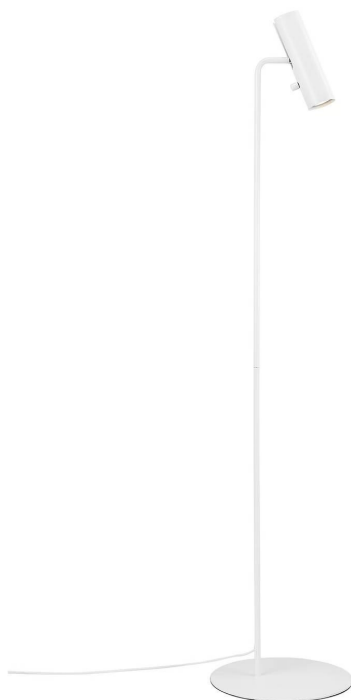

MIB 6 White GU10 floor lamp

Product price:

€159.92 tax included

Product codes:

Reference: 71704001

EAN13: 5701581364288

UPC: -

Product short description:

The luminaire is sold without a bulb.

- The MIB series is a design classic with an emphasis on simplicity. Its swivel lamp head gives it a slim, Nordic design look. MIB is available in several models that together offer a multitude of uses. A timeless family lamp that casts a magnificent light in any modern interior. Design by Bønnelycke mdd. The minimalist MIB series exudes Nordic elegance and is versatile in use. MIB 6 invites you to bring light into your life. The slim lamp head diffuses a precise, well-directed light.