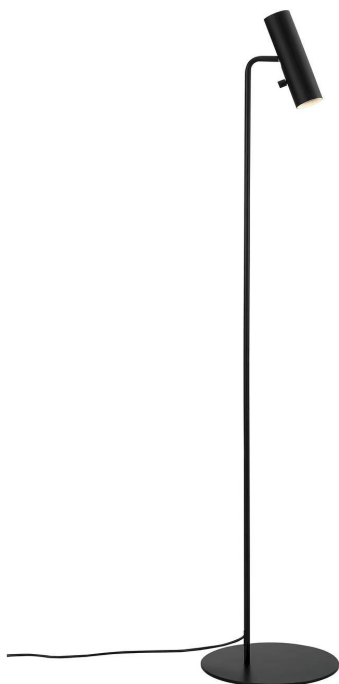

MIB 6 Black GU10 floor lamp

Product price:

€159.92 tax included

Product codes:

Reference: 71704003

EAN13: 5701581364387

UPC: -

Product short description:

-

The luminaire is sold without a bulb.

- The MIB series is a design classic with an emphasis on simplicity. Its swivel lamp head gives it a slim, Nordic design look. MIB is available in several models that together offer a multitude of uses. A timeless family lamp that casts a magnificent light in any modern interior. Design by Bønnelycke mdd. The minimalist MIB series exudes Nordic elegance and is versatile in use. MIB 6 invites you to bring light into your life. The slim lamp head diffuses a precise, well-directed light.