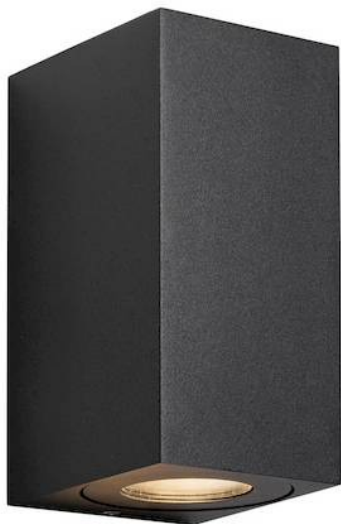

Canto Maxi Kubi 2 Seaside wall light Black 2xGU10 IP44

Product price:

€71.92 tax included

Product codes:

Reference: 49731203

EAN13: 5704924017193

UPC: -

Product short description:

The luminaire is sold without a bulb.

Detector	Dimensions:
No	See description

Canto Maxi Kubi 2 offers a unique lighting experience with light that is diffused upwards and downwards. The cubic design evokes Scandinavian minimalism and makes the lamp both decorative and sculptural. Canto Maxi Kubi can be mounted in parallel with several lamps, making it an extremely functional lamp. Designed by Danish company Bønnelycke MDD.