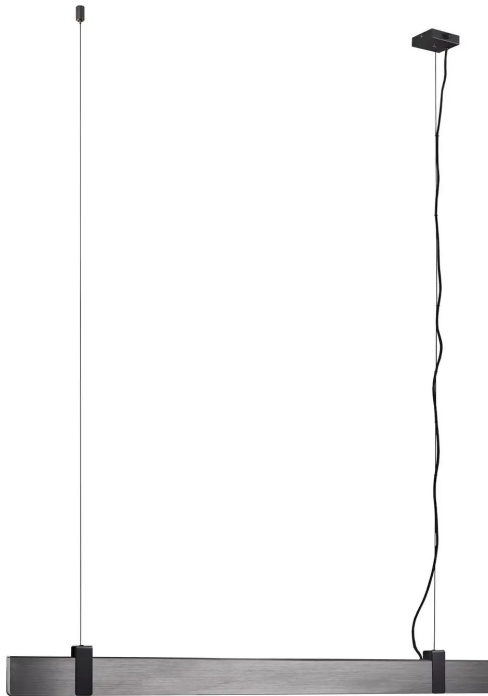

Lilt Suspension Steel dark grey 28W 2700K

Product price:

€111.92 tax included

Product codes:

Reference: 2010603051

EAN13: 5704924011580

UPC: -

Product short description:

2700k

Power	Lumens	Voltage	Angle	Dimmable
28W	2000	230V	116°	Yes

- Dimmable: Moodmaker™ with 3 settings via your usual wall switch™

The Lilt series perfectly combines functionality and design. Lilt features an evenly illuminated surface across the entire lamp, and is equipped with the integrated Moodmaker™ three-setting feature that gives you the ability to easily change the lighting to suit your needs from your ordinary wall switch.

The simplicity of the suspension is accentuated by two beautiful black fittings that contrast with the rectangular metal surface. Perfect over a long dining room or kitchen table.

Product gallery: